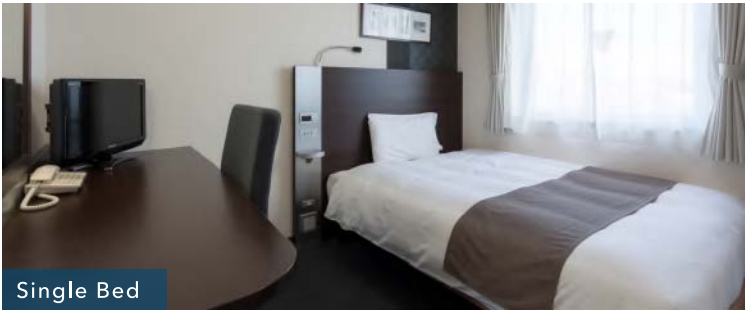

WELCOME TO COMFORT HOTEL KORIYAMA

Stay

Fully-equipped and fullr-furnished
Total Number of Guest Rooms 161

Single Bed

Twin Beds

Comfort Library Cafe

Businesshours 10:00-24:00

Available to all guests free of charge this space offers unlimited free tea, coffee and other beverages as well as a variety of reading materials for your enjoyment, such as travel books and photo books about local culture.