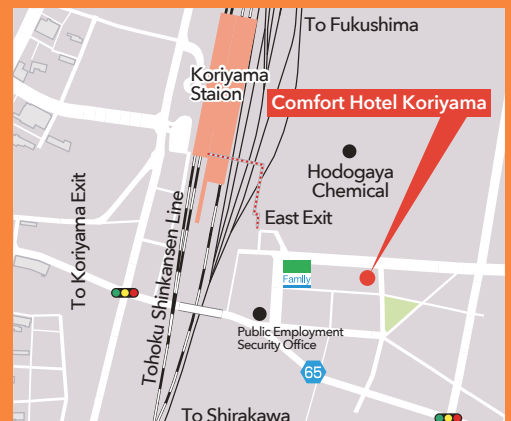

Comfort Hotel Koriyama

Situated in the center of Fukushima Prefecture, Koriyama City. Ideally located near JR Koriyama Station, we offer a convenient stay for both business and sightseeing.

Color your Journey. 旅に、実りを。

Tel+81-24-941-2911 Fax+81-24-941-2912

2-2-22,Hohatcho, Koriyama City, Fukushima 963-8811, Japan

Transportation

- [By Train] 2-minute walk from East Exit of JR Koriyama Station.
- [By Car] 30-minute drive from Koriyama Exit on Tohoku Expressway.
- [By Airplane] 40-minute drive from Fukushima Airport.

Parking

Free Parking 47 spaces

Check In/Check Out

15:00/10:00

Reservations are available on our website at:

<https://www.choicehotels.com>

Comfort Hotel

Search