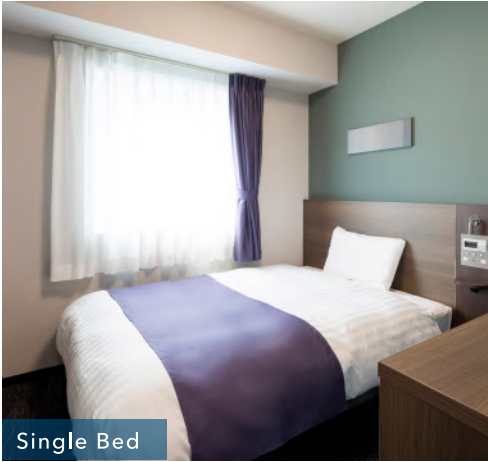

Parking

Pay Parking 16 spaces 2,060yen a night / a car

Check In/Check Out

15:00/10:00

Reservations are available on our website at:

<https://www.choicehotels.com>

Comfort Hotel

Search

WELCOME TO COMFORT HOTEL TOKYO HIGASHI KANDA

Stay

Fully-equipped and fullr-furnished

Total Number of Guest Rooms 188

Single Bed

Twin Beds

Room Amenities

Television

Sleep

A comfortable sleep to color your journey.

Choice Pillows

A pillow adapted for sleeping on both your side and back

Taking note of customer suggestions, we teamed up a bedding manufacturer to develop an original pillow for all our rooms. With a shape adapted for both sleeping on your side or back, it delivers a comfortable night's rest.