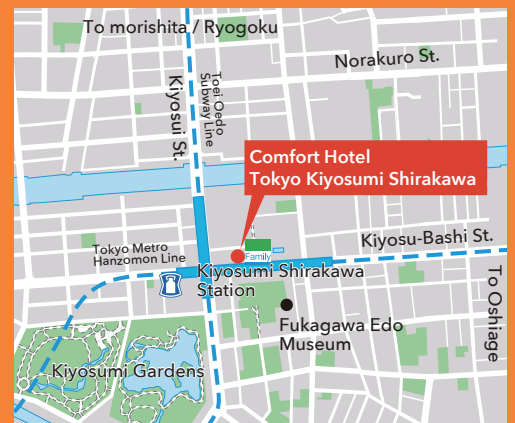

Comfort Hotel Tokyo Kiyosumi Shirakawa

Located directly above Kiyosumi Shirakawa Station,
we are perfectly located for travel by subway.
Whether for business or pleasure, we offer excellent access
Whatever your destination.

Color your Journey. 旅に、実りを。

Tel +81-3-5639-9311 Fax +81-3-5639-9160

1-6-12, Shirakawa, Koto-ku, Tokyo 135-0021, Japan

Transportation

[By Train] 0-minute walk from Exit B1 of Kiyosumi Shirakawa Station on Tokyo Metro Hansuomon Line or Toei Oedo Subway Line.
[By Car] 5-minute drive from Fukuzumi Exit on Metropolitan Expressway Route 9 Fukagawa Line.
5-minute drive from Kiyosubashi Exit on Metropolitan Expressway Route 6 Mukojima Line.

WELCOME TO COMFORT HOTEL TOKYO KIYOSUMI SHIRAKAWA

Stay

Fully-equipped and fullr-furnished
Total Number of Guest Rooms 259

Single Bed

Twin Beds

Comfort Library Cafe

Businesshours 10:00-24:00

Available to all guests free of charge this space offers unlimited free tea, coffee and other beverages as well as a variety of reading materials for your enjoyment, such as travel books and photo books about local culture.