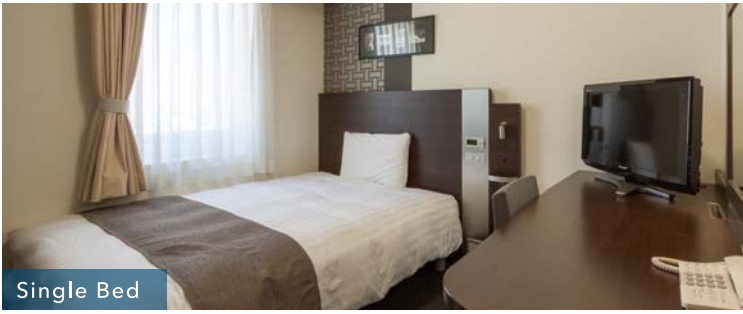

Parking

Paid Parking 1,580 yen a night / car

Check In/Check Out

15:00 / 10:00

Reservations are available on our website at:

<https://www.choicehotels.com>

Comfort Hotel

Search

WELCOME TO COMFORT HOTEL TOKYO KIYOSUMI SHIRAKAWA

Stay

Fully-equipped and fullr-furnished
Total Number of Guest Rooms 259

Single Bed

Twin Beds

Comfort Library Cafe

Businesshours 10:00-24:00

Available to all guests free of charge this space offers unlimited free tea, coffee and other beverages as well as a variety of reading materials for your enjoyment, such as travel books and photo books about local culture.

Comfort
Library
Cafe

Kids Stay Free

Children 12 and under stay free when Sharing bed with parents or grandparents. These children may also enjoy our complimentary breakfast.

*For crids, there is rental fee charged on a per night basis.(Advance reservations are required)