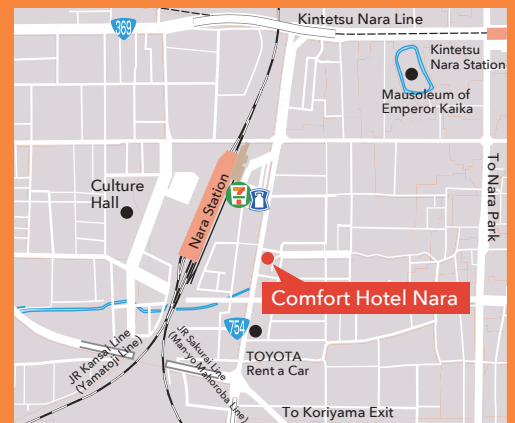

Comfort Hotel Nara

Surrounded by the culture of this ancient capital, we offer a perfect base for business and sightseeing in this bustling area of activity for industry and crafts.

Color your Journey. 旅に、実りを。

Tel+81-742-25-3211 Fax+81-742-25-3212

321-3, Sanjo-cho, Nara City, Nara 630-8244, Japan

Transportation

1. [By Train] 3-minute walk from East Exit of JR Nara Station.
   18-minute walk from Kintetsu Nara Station.
2. [By Car] 15-minute drive from Koriyama Exit on Nishi Meihan Expressway.
   10-minute drive from Kizu Exit on Keinawa Expressway.

Parking

Paid Parking 800 yen within 24 hours / car

Check In/Check Out

15:00/10:00

Reservations are available on our website at:
<https://www.choicehotels.com>

Comfort Hotel

Search