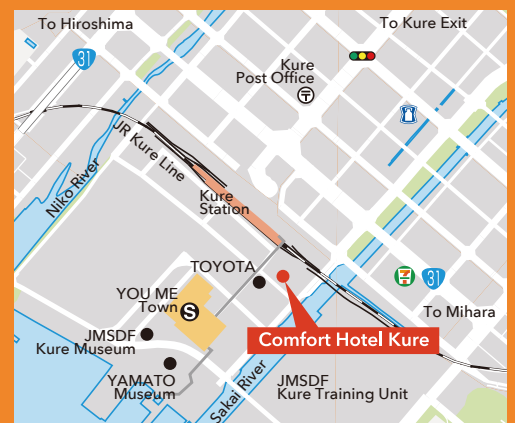

Check In/Check Out

15:00 / 10:00

Reservations are available on our website at:
<https://www.choicehotels.com>

Comfort Hotel

Search