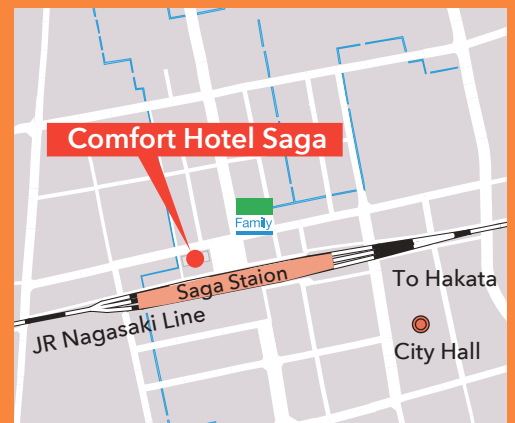

Comfort Hotel Saga

Ideally located in front of JR Saga Station.
With convenient access to city hall and the prefectural office,
let us serve your business and sightseeing needs.

Color your Journey. 旅に、実りを。

Tel +81-952-36-6311 Fax +81-952-36-6312

1-14-38, Ekimae-cho, Saga City, Saga 840-0801, Japan

Transportation

- [By Train] 1-minute walk from North Exit of JR Saga Station.
- [By Car] 10-minute drive from Saga Yamato Exit on Nagasaki Expressway.
- [By Airplane] 35-minute drive from Saga Airport.

Parking

Pay Parking 20 spaces 530yen a night / a car

Check In/Check Out

15:00 / 10:00

Reservations are available on our website at:
<https://www.choicehotels.com>

Comfort Hotel

Search