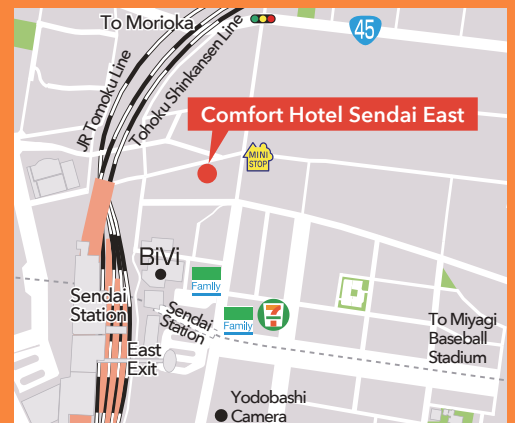

Comfort Hotel Sendai East

Easily accessible from JR Sendai Station.
We provide a calm and relaxing space
for your business and sightseeing needs.

Color your Journey. 旅に、実りを。

Tel+81-22-792-8711 Fax+81-22-792-8712

205-5, Nakake-cho, Miyagino-ku, Sendai City, Miyagi 983-0864, Japan

Transportation

[By Train] 5-minute walk from East Exit of JR Sendai Station.
[By Car] 15-minute drive from Sendai Miyagi Exit on Tohoku Expressway.
[By Airplane] 25-minute from Sendai Airport by Sendai Airport Access Line.

Parking

Pay Parking 12 spaces 850 yen a night / car

Check In/Check Out

15:00 / 10:00

Reservations are available on our website at:

<https://www.choicehotels.com>

Comfort Hotel

Search