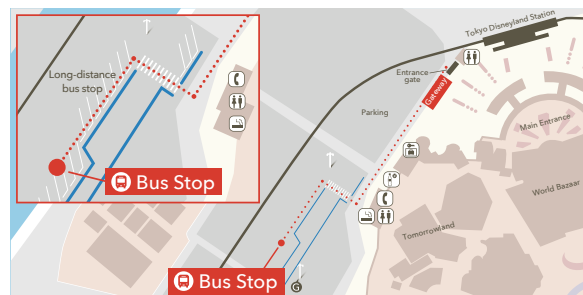

Departure : Tokyo Disneyland®

Scan the QR code for more information.
<https://www.choice-hotels.jp/news/detail.php?id=201>