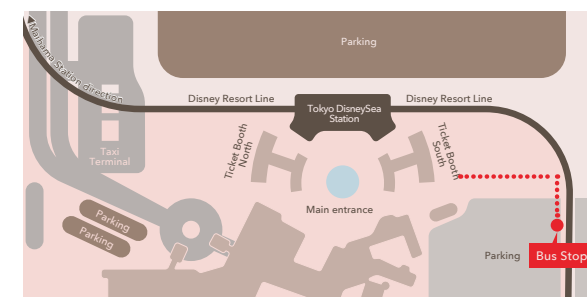

Departure : Tokyo DisneySea®

Scan the QR code for more information.
<https://www.choice-hotels.jp/news/detail.php?id=202>